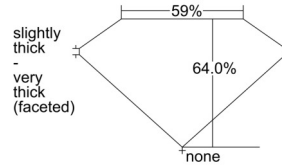

GIA®

FACSIMILE

GIA REPORT 5503640638

Verify this report at GIA.edu

GIA NATURAL DIAMOND DOSSIER®

October 14, 2024
GIA Report Number 5503640638
Shape and Cutting Style ..... Marquise Brilliant
Measurements ..... 9.64 x 4.32 x 2.76 mm

GRADING RESULTS

Carat Weight ..... 0.70 carat
Color Grade ..... K
Clarity Grade VS1

ADDITIONAL GRADING INFORMATION

Polish ..... Excellent
Symmetry ..... Excellent
Fluorescence ..... Medium Blue
Clarity Characteristics ..... Feather, Pinpoint
Inscription(s): GIA 5503640638

PROPORTIONS

Profile not to actual proportions

GRADING SCALES

GIA COLOR SCALE		GIA CLARITY SCALE			
COLORLESS	D	VERY VERY SLIGHTLY INCLUDED	FLAWLESS		
	E		INTERNALLY FLAWLESS		
	F	VERY SLIGHTLY INCLUDED	VS₁		
	G		VS₂		
	H		VS₁		
	NEAR COLORLESS	I	SLIGHTLY INCLUDED	VS₂	
		J		SI₁	
		FAINT	K	INCLUDED	SI₂
			L		I₁
			M		I₂
VERY LIGHT			N	LIGHT	I₃
			O		
			P		
	Q				
LIGHT	R				
	S				
	T				
	U				
	V				
	W				
	X				
	Y				
	Z