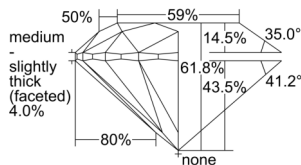

GIA®

FACSIMILE

GIA REPORT 5503642439

Verify this report at GIA.edu

GIA NATURAL DIAMOND DOSSIER®

October 14, 2024
GIA Report Number 5503642439
Shape and Cutting Style ..... Round Brilliant
Measurements ..... 5.48 - 5.51 x 3.40 mm

GRADING RESULTS

Carat Weight ..... 0.63 carat
Color Grade ..... E
Clarity Grade VS2
Cut Grade ..... Excellent

ADDITIONAL GRADING INFORMATION

Polish ..... Excellent
Symmetry ..... Excellent
Fluorescence ..... None
Clarity Characteristics ..... Feather
Inscription(s): GIA 5503642439

PROPORTIONS

Profile to actual proportions