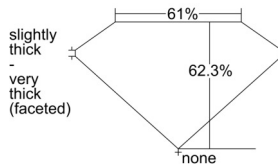

GIA®

FACSIMILE

GIA REPORT 5503643417

Verify this report at GIA.edu

GIA NATURAL DIAMOND DOSSIER®

October 14, 2024
GIA Report Number 5503643417
Shape and Cutting Style ..... Pear Brilliant
Measurements ..... 7.11 x 4.52 x 2.82 mm

GRADING RESULTS

Carat Weight ..... 0.55 carat
Color Grade ..... E
Clarity Grade SI2

ADDITIONAL GRADING INFORMATION

Polish ..... Excellent
Symmetry ..... Excellent
Fluorescence ..... Faint
Clarity Characteristics ..... Cloud, Crystal, Feather
Inscription(s): GIA 5503643417

PROPORTIONS

Profile not to actual proportions

GRADING SCALES

GIA COLOR SCALE		GIA CLARITY SCALE			
COLORLESS	D	VERY VERY SLIGHTLY INCLUDED	FLAWLESS		
	E		INTERNALLY FLAWLESS		
	F	VERY SLIGHTLY INCLUDED	VVS₁		
	G		VVS₂		
	H		VS₁		
	NEAR COLORLESS	I	SLIGHTLY INCLUDED	VS₂	
		J		SI₁	
		FAINT	K	INCLUDED	SI₂
			L		I₁
			M		I₂
VERT LIGHT	N	LIGHT	I₃		
	O				
	P				
	Q				
	R