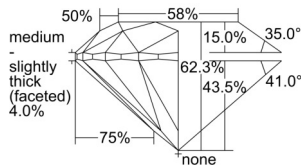

GIA®

FACSIMILE

GIA REPORT 5503658285

Verify this report at GIA.edu

GIA NATURAL DIAMOND DOSSIER®

October 15, 2024
GIA Report Number 5503658285
Shape and Cutting Style ..... Round Brilliant
Measurements ..... 4.76 - 4.78 x 2.97 mm

GRADING RESULTS

Carat Weight ..... 0.42 carat
Color Grade I
Clarity Grade VS1
Cut Grade ..... Excellent

ADDITIONAL GRADING INFORMATION

Polish ..... Excellent
Symmetry ..... Excellent
Fluorescence ..... None
Clarity Characteristics..... Cloud, Crystal, Pinpoint, Needle
Inscription(s): GIA 5503658285

PROPORTIONS

Profile to actual proportions