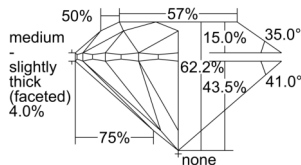

GIA®

FACSIMILE

GIA REPORT 5503658304

Verify this report at GIA.edu

GIA NATURAL DIAMOND DOSSIER®

October 16, 2024
GIA Report Number 5503658304
Shape and Cutting Style ..... Round Brilliant
Measurements ..... 4.74 - 4.76 x 2.96 mm

GRADING RESULTS

Carat Weight ..... 0.41 carat
Color Grade ..... E
Clarity Grade VS1
Cut Grade ..... Excellent

ADDITIONAL GRADING INFORMATION

Polish ..... Very Good
Symmetry ..... Excellent
Fluorescence ..... None
Clarity Characteristics ..... Cloud, Feather, Pinpoint
Inscription(s): GIA 5503658304

PROPORTIONS

Profile to actual proportions