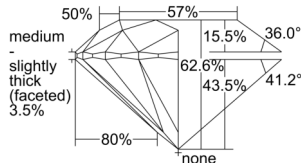

GIA®

FACSIMILE

GIA REPORT 5503658826

Verify this report at GIA.edu

GIA NATURAL DIAMOND DOSSIER®

October 15, 2024
GIA Report Number 5503658826
Shape and Cutting Style ..... Round Brilliant
Measurements ..... 5.53 - 5.56 x 3.48 mm

GRADING RESULTS

Carat Weight ..... 0.66 carat
Color Grade ..... D
Clarity Grade S11
Cut Grade ..... Excellent

ADDITIONAL GRADING INFORMATION

Polish ..... Excellent
Symmetry ..... Excellent
Fluorescence ..... None
Clarity Characteristics ..... Crystal, Cloud
Inscription(s): GIA 5503658826

PROPORTIONS

Profile to actual proportions