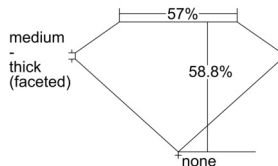

GIA®

FACSIMILE

GIA REPORT 5503663600

Verify this report at GIA.edu

GIA NATURAL DIAMOND DOSSIER®

October 15, 2024
GIA Report Number 5503663600
Shape and Cutting Style ..... Heart Brilliant
Measurements ..... 5.37 x 6.28 x 3.69 mm

GRADING RESULTS

Carat Weight ..... 0.72 carat
Color Grade L
Clarity Grade VS1

ADDITIONAL GRADING INFORMATION

Polish ..... Excellent
Symmetry ..... Excellent
Fluorescence ..... None
Clarity Characteristics ..... Feather, Pinpoint
Inscription(s): GIA 5503663600

PROPORTIONS

Profile not to actual proportions

GRADING SCALES

GIA COLOR SCALE		GIA CLARITY SCALE	
COLORLESS	D	VERY VERY SLIGHTLY INCLUDED	FLAWLESS
	E		INTERNALLY FLAWLESS
	F		VVS₁
	G		VVS₂
	H		VS₁
	I		VS₂
	J		SI₁
	K		SI₂
	L		I₁
	M		I₂
NEAR COLORLESS	N	SLIGHTLY INCLUDED	I₃
	O		
	P		
	Q		
FAINT	R		
	S		
	T		
	U		
VERY LIGHT	V		
	W		
	X		
	Y		
LIGHT	Z