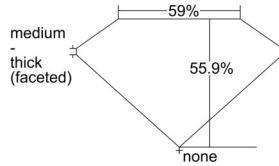

GIA®

FACSIMILE

GIA REPORT 5503665466

Verify this report at GIA.edu

GIA NATURAL DIAMOND DOSSIER®

October 17, 2024
GIA Report Number 5503665466
Shape and Cutting Style ..... Heart Brilliant
Measurements ..... 4.58 x 5.39 x 3.01 mm

GRADING RESULTS

Carat Weight ..... 0.43 carat
Color Grade ..... D
Clarity Grade VS2

ADDITIONAL GRADING INFORMATION

Polish ..... Excellent
Symmetry ..... Excellent
Fluorescence ..... None
Clarity Characteristics ..... Feather, Cloud
Inspection(s): GIA 5503665466

PROPORTIONS

Profile not to actual proportions

GRADING SCALES

GIA COLOR SCALE		GIA CLARITY SCALE			
COLORLESS	D	VERY VERY SLIGHTLY INCLUDED	FLAWLESS		
	E		INTERNALLY FLAWLESS		
	F	VERY SLIGHTLY INCLUDED	VVS₁		
	G		VVS₂		
	H		VS₁		
	NEAR COLORLESS	I	SLIGHTLY INCLUDED	VS₂	
		J		S₁	
		FAINT	K	INCLUDED	S₂
			L		I₁
			M		I₂
VERT LIGHT	N	LIGHT	I₃		
	O				
	P				
	Q				
	R				
	S				
	T