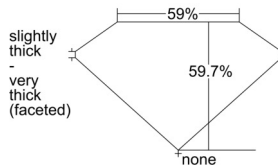

GIA®

FACSIMILE

GIA REPORT 5503665516

Verify this report at GIA.edu

GIA NATURAL DIAMOND DOSSIER®

October 16, 2024
GIA Report Number 5503665516
Shape and Cutting Style ..... Heart Brilliant
Measurements ..... 5.52 x 6.48 x 3.87 mm

GRADING RESULTS

Carat Weight ..... 0.81 carat
Color Grade ..... H
Clarity Grade VS2

ADDITIONAL GRADING INFORMATION

Polish ..... Excellent
Symmetry ..... Excellent
Fluorescence ..... None
Clarity Characteristics ..... Feather, Crystal, Cloud
Inscription(s): GIA 5503665516

PROPORTIONS

Profile not to actual proportions

GRADING SCALES

GIA COLOR SCALE		GIA CLARITY SCALE				
COLORLESS	D	VERY VERY SLIGHTLY INCLUDED	FLAWLESS			
	E		INTERNALLY FLAWLESS			
	F		VVS₁			
	NEAR COLORLESS	G	VERY SLIGHTLY INCLUDED	VVS₂		
		H		VS₁		
		FAINT	I	SLIGHTLY INCLUDED	VS₂	
			J		SI₁	
			LIGHT	K	INCLUDED	SI₂
	L	I₁				
	M	I₂				
N	NOT GRADED	I₃				
O						
P						
Q						
R						
S						
T						
U						
V						
W						
X						
Y						
Z