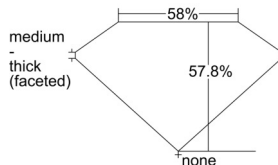

GIA®

FACSIMILE

GIA REPORT 5503675457

Verify this report at GIA.edu

GIA NATURAL DIAMOND DOSSIER®

October 17, 2024
GIA Report Number 5503675457
Shape and Cutting Style ..... Heart Brilliant
Measurements ..... 5.70 x 6.53 x 3.77 mm

GRADING RESULTS

Carat Weight ..... 0.80 carat
Color Grade ..... J
Clarity Grade VS2

ADDITIONAL GRADING INFORMATION

Polish ..... Excellent
Symmetry ..... Excellent
Fluorescence ..... None
Clarity Characteristics ..... Feather, Crystal
Inscription(s): GIA 5503675457

PROPORTIONS

Profile not to actual proportions

GRADING SCALES

GIA COLOR SCALE		GIA CLARITY SCALE			
COLORLESS	D	VERY VERY SLIGHTLY INCLUDED	FLAWLESS		
	E		INTERNALLY FLAWLESS		
	F	VERY SLIGHTLY INCLUDED	VVS₁		
	G		VVS₂		
	H		VS₁		
	NEAR COLORLESS	I	SLIGHTLY INCLUDED	VS₂	
		J		SI₁	
		FAINT	K	INCLUDED	SI₂
			L		I₁
	M		I₂		
VERT LIGHT	N		INCLUDED	I₃	
	O				
	P				
	Q				
	R				
	S				
LIGHT	T				
	U				
	V				
	W				
X					
Y					
Z