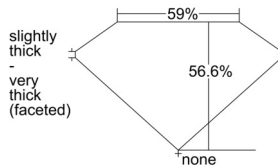

GIA®

FACSIMILE

GIA REPORT 5503677115

Verify this report at GIA.edu

GIA NATURAL DIAMOND DOSSIER®

October 17, 2024
GIA Report Number 5503677115
Shape and Cutting Style ..... Heart Brilliant
Measurements ..... 5.49 x 6.18 x 3.49 mm

GRADING RESULTS

Carat Weight ..... 0.70 carat
Color Grade ..... F
Clarity Grade VS2

ADDITIONAL GRADING INFORMATION

Polish ..... Excellent
Symmetry ..... Excellent
Fluorescence ..... None
Clarity Characteristics ..... Crystal, Feather
Inscription(s): GIA 5503677115

PROPORTIONS

Profile not to actual proportions

GRADING SCALES

GIA COLOR SCALE		GIA CLARITY SCALE	
COLORLESS	D	VERY VERY SLIGHTLY INCLUDED	FLAWLESS
	E		INTERNALLY FLAWLESS
	F		VVS₁
	G		VVS₂
	H		VS₁
	I		VS₂
	J		SI₁
	K		SI₂
	L		I₁
	M		I₂
NEAR COLORLESS	N	SLIGHTLY INCLUDED	I₃
	O		
	P		
	Q		
FAINT	R		
	S		
	T		
	U		
VERT LIGHT	V		
	W		
	X		
	Y		
LIGHT	Z