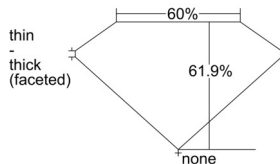

GIA®

FACSIMILE

GIA REPORT 5503712124

Verify this report at GIA.edu

GIA NATURAL DIAMOND DOSSIER®

October 22, 2024
GIA Report Number 5503712124
Shape and Cutting Style ..... Oval Brilliant
Measurements ..... 7.22 x 5.23 x 3.24 mm

GRADING RESULTS

Carat Weight ..... 0.80 carat
Color Grade ..... D
Clarity Grade S11

ADDITIONAL GRADING INFORMATION

Polish ..... Excellent
Symmetry ..... Very Good
Fluorescence ..... None
Clarity Characteristics..... Crystal, Feather, Cavity
Inscription(s): GIA 5503712124

PROPORTIONS

Profile not to actual proportions

GRADING SCALES

GIA COLOR SCALE		GIA CLARITY SCALE	
COLORLESS	D	VERY VERY SLIGHTLY INCLUDED	FLAWLESS
	E		INTERNALLY FLAWLESS
	F		VVS₁
	G		VVS₂
	H		VS₁
	I		VS₂
	J		S1₁
	K		S1₂
	L		I₁
	M		I₂
NEAR COLORLESS	N	SLIGHTLY INCLUDED	I₃
	O		
	P		
	Q		
FAINT	R		
	S		
	T		
	U		
VERT LIGHT	V		
	W		
	X		
	Y		
LIGHT	Z