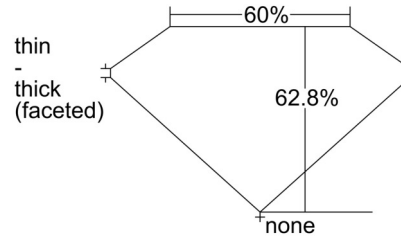

GIA NATURAL DIAMOND GRADING REPORT

October 23, 2024
 GIA Report Number 5503718427
 Shape and Cutting Style Oval Brilliant
 Measurements 8.52 x 6.16 x 3.86 mm

GRADING RESULTS

Carat Weight 1.31 carat
 Color Grade H
 Clarity Grade SI2

PROPORTIONS

Profile not to actual proportions

CLARITY CHARACTERISTICS

KEY TO SYMBOLS*

-  Twinning Wisp
-  Natural
-  Crystal
-  Feather
-  Indented Natural

* Red symbols denote internal characteristics (inclusions). Green or black symbols denote external characteristics (blemishes). Diagram is an approximate representation of the diamond, and symbols shown indicate type, position, and approximate size of clarity characteristics. All clarity characteristics may not be shown. Details of finish are not shown.