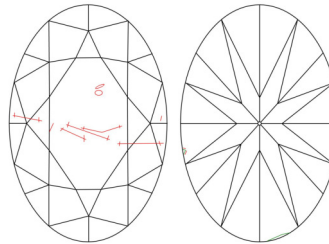

GIA NATURAL DIAMOND GRADING REPORT

October 23, 2024
 GIA Report Number 5503718427
 Shape and Cutting Style Oval Brilliant
 Measurements 8.52 x 6.16 x 3.86 mm

GRADING RESULTS

Carat Weight 1.31 carat
 Color Grade H
 Clarity Grade SI2

PROPORTIONS

Profile not to actual proportions

CLARITY CHARACTERISTICS

KEY TO SYMBOLS*

-  Twinning Wisp
-  Natural
-  Crystal
-  Feather
-  Indented Natural

* Red symbols denote internal characteristics (inclusions). Green or black symbols denote external characteristics (blemishes). Diagram is an approximate representation of the diamond, and symbols shown indicate type, position, and approximate size of clarity characteristics. All clarity characteristics may not be shown. Details of finish are not shown.