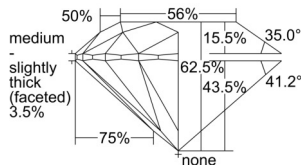

GIA®

FACSIMILE

GIA REPORT 5503723578

Verify this report at GIA.edu

GIA NATURAL DIAMOND DOSSIER®

October 22, 2024
GIA Report Number 5503723578
Shape and Cutting Style ..... Round Brilliant
Measurements ..... 5.09 - 5.10 x 3.18 mm

GRADING RESULTS

Carat Weight ..... 0.50 carat
Color Grade ..... D
Clarity Grade VS1
Cut Grade ..... Excellent

ADDITIONAL GRADING INFORMATION

Polish ..... Excellent
Symmetry ..... Excellent
Fluorescence ..... Faint
Clarity Characteristics ..... Cloud, Pinpoint
Inscription(s): GIA 5503723578

PROPORTIONS

Profile to actual proportions

GRADING SCALES

GIA COLOR SCALE	GIA CLARITY SCALE	GIA CUT SCALE	
D	FLAWLESS	EXCELLENT	
E	INTERNALLY FLAWLESS		
F		VVS₁	VERY GOOD
G	VVS₂		
H	VS₁	GOOD	
I	VS₂		
J	SI₁	FAIR	
K	SI₂		
L	I₁	POOR	
M	I₂		
N	I₃		
O			
P			
Q			
R			
S			
T			
U			
V			
W			
X			
Y			
Z