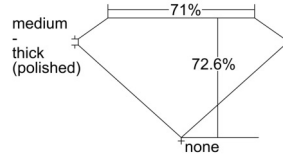

GIA®

FACSIMILE

GIA REPORT 5503738231

Verify this report at GIA.edu

GIA NATURAL DIAMOND DOSSIER®

October 24, 2024
GIA Report Number 5503738231
Shape and Cutting Style ..... Square Modified Brilliant
Measurements ..... 4.11 x 4.06 x 2.95 mm

GRADING RESULTS

Carat Weight ..... 0.40 carat
Color Grade ..... D
Clarity Grade VS1

ADDITIONAL GRADING INFORMATION

Polish ..... Excellent
Symmetry ..... Very Good
Fluorescence ..... None
Clarity Characteristics..... Crystal, Feather, Cloud, Pinpoint
Inscription(s): GIA 5503738231

PROPORTIONS

Profile not to actual proportions

GRADING SCALES

GIA COLOR SCALE		GIA CLARITY SCALE			
COLORLESS	D	VERY VERY SLIGHTLY INCLUDED	FLAWLESS		
	E		INTERNALLY FLAWLESS		
	F	VERY SLIGHTLY INCLUDED	VS₁		
	G		VS₂		
	H		VS₁		
	NEAR COLORLESS	I	SLIGHTLY INCLUDED	VS₂	
		J		SI₁	
		FAINT	K	INCLUDED	SI₂
			L		I₁
			M		I₂
VERT LIGHT	N	LIGHT	I₃		
	O				
	P				
	Q				
	R