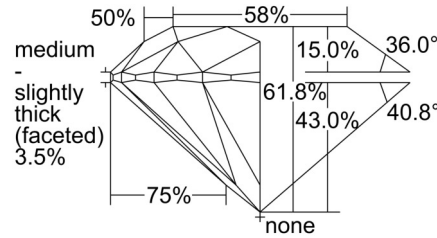

GIA REPORT
5503754608

Verify this report at GIA.edu

FACSIMILE

This is a digital representation of the original GIA Report. This representation might not be accepted in lieu of the original GIA Report in certain circumstances. The original GIA Report includes certain security features which are not reproducible on this facsimile.

GIA NATURAL DIAMOND GRADING REPORT

November 01, 2024
GIA Report Number 5503754608
Shape and Cutting Style ..... Round Brilliant
Measurements ..... 8.67 - 8.72 x 5.37 mm

GRADING RESULTS

Carat Weight ..... 2.52 carat
Color Grade ..... F
Clarity Grade VS1
Cut Grade ..... Excellent

ADDITIONAL GRADING INFORMATION

Polish ..... Excellent
Symmetry ..... Excellent
Fluorescence ..... None
Inscription(s): GIA 5503754608

PROPORTIONS

Profile to actual proportions