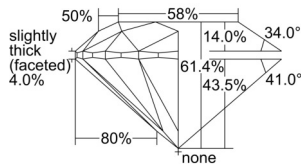

GIA®

FACSIMILE

GIA REPORT 5503769349

Verify this report at GIA.edu

GIA NATURAL DIAMOND DOSSIER®

November 01, 2024
GIA Report Number 5503769349
Shape and Cutting Style ..... Round Brilliant
Measurements ..... 5.16 - 5.20 x 3.18 mm

GRADING RESULTS

Carat Weight ..... 0.53 carat
Color Grade ..... G
Clarity Grade VS1
Cut Grade ..... Excellent

ADDITIONAL GRADING INFORMATION

Polish ..... Excellent
Symmetry ..... Excellent
Fluorescence ..... None
Clarity Characteristics..... Feather, Needle, Cloud, Pinpoint
Inscription(s): GIA 5503769349

PROPORTIONS

Profile to actual proportions

GRADING SCALES

GIA COLOR SCALE	GIA CLARITY SCALE	GIA CUT SCALE	
D	FLAWLESS	EXCELLENT	
E	INTERNALLY FLAWLESS		
F		VVS₁	VERY GOOD
G	VVS₂		
H	VS₁	GOOD	
I	VS₂		
J	SI₁	FAIR	
K	SI₂		
L	I₁	POOR	
M			
N			
O	I₂		
P			
Q	I₃		
R			
S			
T			
U			
V			
W			
X			
Y			
Z