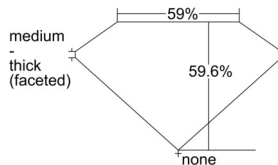

GIA®

FACSIMILE

GIA REPORT 5503780130

Verify this report at GIA.edu

GIA NATURAL DIAMOND DOSSIER®

October 29, 2024
GIA Report Number 5503780130
Shape and Cutting Style ..... Heart Brilliant
Measurements ..... 4.60 x 5.40 x 3.21 mm

GRADING RESULTS

Carat Weight ..... 0.46 carat
Color Grade ..... G
Clarity Grade VS1

ADDITIONAL GRADING INFORMATION

Polish ..... Excellent
Symmetry ..... Excellent
Fluorescence ..... None
Clarity Characteristics..... Crystal, Cloud, Needle, Pinpoint
Inscription(s): GIA 5503780130

PROPORTIONS

Profile not to actual proportions

GRADING SCALES

GIA COLOR SCALE		GIA CLARITY SCALE			
COLORLESS	D	VERY VERY SLIGHTLY INCLUDED	FLAWLESS		
	E		INTERNALLY FLAWLESS		
	F	VERY SLIGHTLY INCLUDED	VVS₁		
	G		VVS₂		
	H		VS₁		
	NEAR COLORLESS	I	SLIGHTLY INCLUDED	VS₂	
		J		SI₁	
		FAINT	K	INCLUDED	SI₂
			L		I₁
			M		I₂
VERT LIGHT			N	INCLUDED	I₃
			O		
			P		
	Q				
LIGHT	R				
	S				
	T				
	U				
	V				
	Z