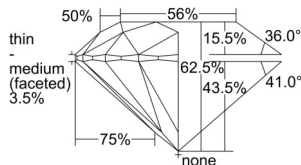

GIA®

FACSIMILE

GIA REPORT 5503792272

Verify this report at GIA.edu

GIA NATURAL DIAMOND DOSSIER®

November 06, 2024
GIA Report Number 5503792272
Shape and Cutting Style ..... Round Brilliant
Measurements ..... 4.27 - 4.29 x 2.68 mm

GRADING RESULTS

Carat Weight ..... 0.30 carat
Color Grade ..... K
Clarity Grade VS1
Cut Grade ..... Excellent

ADDITIONAL GRADING INFORMATION

Polish ..... Excellent
Symmetry ..... Very Good
Fluorescence ..... None
Clarity Characteristics..... Indented Natural, Needle, Pinpoint
Inscription(s): GIA 5503792272

PROPORTIONS

Profile to actual proportions

GRADING SCALES

GIA COLOR SCALE	GIA CLARITY SCALE	GIA CUT SCALE	
COLOURLESS D	FLAWLESS	EXCELLENT	
E	INTERNALLY FLAWLESS		
F		VERY VERY SLIGHTLY INCLUDED	
G	VVS₁		
H	VVS₂		
NEAR COLOURLESS I	VERY SLIGHTLY INCLUDED	VERY GOOD	
J			VS₁
K	SLIGHTLY INCLUDED	GOOD	
L			VS₂
M			SI₁
N	SLIGHTLY INCLUDED	FAIR	
O			SI₂
P	INCLUDED	POOR	
Q			I₁
R			I₂
S	I₃		
T			
U			
V			
W			
X			
Y			
Z