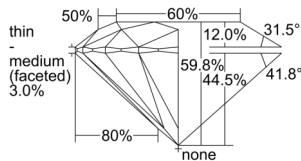

GIA®

FACSIMILE

GIA REPORT 5503795182

Verify this report at GIA.edu

GIA NATURAL DIAMOND DOSSIER®

October 30, 2024
GIA Report Number 5503795182
Shape and Cutting Style ..... Round Brilliant
Measurements ..... 5.63 - 5.66 x 3.37 mm

GRADING RESULTS

Carat Weight ..... 0.63 carat
Color Grade ..... E
Clarity Grade VS1
Cut Grade ..... Excellent

ADDITIONAL GRADING INFORMATION

Polish ..... Excellent
Symmetry ..... Excellent
Fluorescence ..... None
Clarity Characteristics ..... Cloud, Feather
Inscription(s): GIA 5503795182

PROPORTIONS

Profile to actual proportions