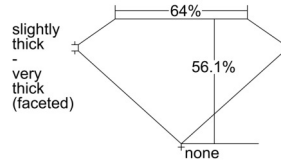

GIA®

FACSIMILE

GIA REPORT 5503821907

Verify this report at GIA.edu

GIA NATURAL DIAMOND DOSSIER®

November 08, 2024
GIA Report Number 5503821907
Shape and Cutting Style ..... Heart Brilliant
Measurements ..... 4.11 x 4.75 x 2.66 mm

GRADING RESULTS

Carat Weight ..... 0.30 carat
Color Grade ..... D
Clarity Grade VS1

ADDITIONAL GRADING INFORMATION

Polish ..... Excellent
Symmetry ..... Very Good
Fluorescence ..... None
Clarity Characteristics..... Crystal, Feather, Needle, Pinpoint
Inscription(s): GIA 5503821907

PROPORTIONS

Profile not to actual proportions

GRADING SCALES

GIA COLOR SCALE		GIA CLARITY SCALE			
COLORLESS	D	VERY VERY SLIGHTLY INCLUDED	FLAWLESS		
	E		INTERNALLY FLAWLESS		
	F	VERY SLIGHTLY INCLUDED	VS₁		
	G		VS₂		
	H		VS₁		
	NEAR COLORLESS	I	SLIGHTLY INCLUDED	VS₂	
		J		SI₁	
		FAINT	K	INCLUDED	SI₂
			L		I₁
			M		I₂
VERT LIGHT	N	LIGHT	I₃		
	O				
	P				
	Q				
	R