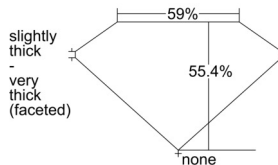

GIA®

FACSIMILE

GIA REPORT 5503839241

Verify this report at GIA.edu

GIA NATURAL DIAMOND DOSSIER®

November 12, 2024
GIA Report Number 5503839241
Shape and Cutting Style ..... Oval Brilliant
Measurements ..... 6.85 x 4.88 x 2.70 mm

GRADING RESULTS

Carat Weight ..... 0.62 carat
Color Grade ..... F
Clarity Grade VS1

ADDITIONAL GRADING INFORMATION

Polish ..... Excellent
Symmetry ..... Excellent
Fluorescence ..... None
Clarity Characteristics ..... Feather, Cloud, Pinpoint
Inscription(s): GIA 5503839241

PROPORTIONS

Profile not to actual proportions

GRADING SCALES

GIA COLOR SCALE		GIA CLARITY SCALE			
COLORLESS	D	VERY VERY SLIGHTLY INCLUDED	FLAWLESS		
	E		INTERNALLY FLAWLESS		
	F	VERY SLIGHTLY INCLUDED	VS₁		
	G		VS₂		
	H		VS₁		
	NEAR COLORLESS	I	SLIGHTLY INCLUDED	VS₂	
		J		SI₁	
		FAINT	K	INCLUDED	SI₂
			L		I₁
			M		I₂
VERT LIGHT	N	LIGHT	I₃		
	O				
	P				
	Q				
	R				
	S				
	T				
LIGHT	U				
	V				
	W				
	X				
Y					
Z