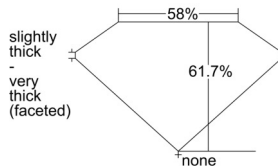

GIA®

FACSIMILE

GIA REPORT 5503846676

Verify this report at GIA.edu

GIA NATURAL DIAMOND DOSSIER®

November 13, 2024
GIA Report Number 5503846676
Shape and Cutting Style ..... Pear Brilliant
Measurements ..... 6.87 x 4.25 x 2.62 mm

GRADING RESULTS

Carat Weight ..... 0.47 carat
Color Grade ..... D
Clarity Grade S11

ADDITIONAL GRADING INFORMATION

Polish ..... Excellent
Symmetry ..... Very Good
Fluorescence ..... None
Clarity Characteristics ..... Crystal, Feather, Cloud
Inspection(s): GIA 5503846676

PROPORTIONS

Profile not to actual proportions

GRADING SCALES

GIA COLOR SCALE		GIA CLARITY SCALE	
COLORLESS	D	VERY VERY SLIGHTLY INCLUDED	FLAWLESS
	E		INTERNALLY FLAWLESS
	F		VVS₁
	G		VVS₂
	H		VS₁
	I		VS₂
	J		SI₁
	K		SI₂
	L		I₁
	M		I₂
NEAR COLORLESS	N	SLIGHTLY INCLUDED	I₃
	O		
	P		
	Q		
	R		
FAINT	S	INCLUDED	
	T		
	U		
	V		
	W		
VERY LIGHT	X		
	Y		
	Z