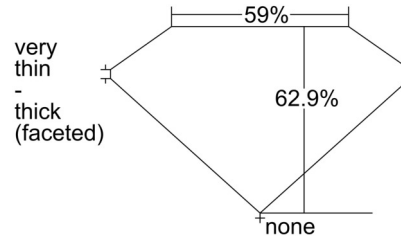

PROPORTIONS

Profile not to actual proportions