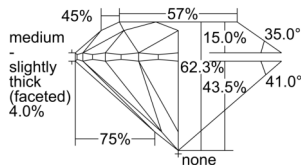

GIA®

FACSIMILE

GIA REPORT 5503904819

Verify this report at GIA.edu

GIA NATURAL DIAMOND DOSSIER®

November 26, 2024
GIA Report Number 5503904819
Shape and Cutting Style ..... Round Brilliant
Measurements ..... 5.39 - 5.42 x 3.37 mm

GRADING RESULTS

Carat Weight ..... 0.61 carat
Color Grade ..... F
Clarity Grade VS1
Cut Grade ..... Excellent

ADDITIONAL GRADING INFORMATION

Polish ..... Excellent
Symmetry ..... Excellent
Fluorescence ..... Faint
Clarity Characteristics ..... Crystal
Inscription(s): GIA 5503904819

PROPORTIONS

Profile to actual proportions