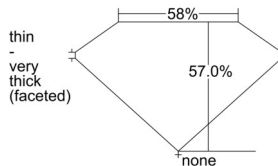

GIA®

FACSIMILE

GIA REPORT 5503906713

Verify this report at GIA.edu

GIA NATURAL DIAMOND DOSSIER®

November 27, 2024
GIA Report Number 5503906713
Shape and Cutting Style ..... Heart Brilliant
Measurements ..... 4.58 x 5.18 x 2.95 mm

GRADING RESULTS

Carat Weight ..... 0.40 carat
Color Grade ..... G
Clarity Grade SI1

ADDITIONAL GRADING INFORMATION

Polish ..... Excellent
Symmetry ..... Excellent
Fluorescence ..... None
Clarity Characteristics ..... Feather
Inscription(s): GIA 5503906713

PROPORTIONS

Profile not to actual proportions

GRADING SCALES

GIA COLOR SCALE		GIA CLARITY SCALE			
COLORLESS	D	VERY VERY SLIGHTLY INCLUDED	FLAWLESS		
	E		INTERNALLY FLAWLESS		
	F		VVS₁		
	G		VVS₂		
	NEAR COLORLESS	H	VERY SLIGHTLY INCLUDED	VS₁	
		I		VS₂	
		FAINT	J	SLIGHTLY INCLUDED	SI₁
			K		SI₂
	L		I₁		
	VERT LIGHT		M	INCLUDED	I₂
N			I₃		
O					
P					
LIGHT	Q				
	R				
	S				
	T				
	U				
	Z