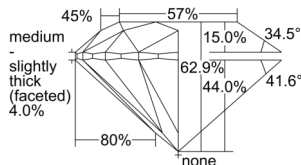

GIA®

FACSIMILE

GIA REPORT 5503910164

Verify this report at GIA.edu

GIA NATURAL DIAMOND DOSSIER®

November 29, 2024
GIA Report Number 5503910164
Shape and Cutting Style ..... Round Brilliant
Measurements ..... 6.12 - 6.17 x 3.86 mm

GRADING RESULTS

Carat Weight ..... 0.90 carat
Color Grade ..... G
Clarity Grade VS1
Cut Grade ..... Excellent

ADDITIONAL GRADING INFORMATION

Polish ..... Excellent
Symmetry ..... Excellent
Fluorescence ..... None
Clarity Characteristics ..... Crystal, Indented Natural
Inspection(s): GIA 5503910164

PROPORTIONS

Profile to actual proportions

GRADING SCALES

GIA COLOR SCALE	GIA CLARITY SCALE	GIA CUT SCALE	
D	FLAWLESS	EXCELLENT	
E	INTERNALLY FLAWLESS		
F		VVS₁	VERY GOOD
G	VVS₂		
H	VS₁	GOOD	
I	VS₂		
J	SI₁	FAIR	
K	SI₂		
L	I₁	POOR	
M			
N			
O	I₂		
P			
Q			
R	I₃		
S			
T			
U			
V			
W			
X			
Y			
Z