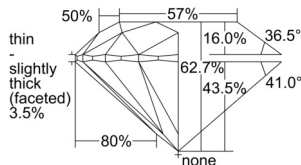

GIA®

FACSIMILE

GIA REPORT 5503918679

Verify this report at gia.edu

GIA NATURAL DIAMOND DOSSIER®

December 02, 2024
GIA Report Number 5503918679
Shape and Cutting Style ..... Round Brilliant
Measurements ..... 5.54 - 5.57 x 3.48 mm

GRADING RESULTS

Carat Weight ..... 0.66 carat
Color Grade ..... F
Clarity Grade S11
Cut Grade ..... Excellent

ADDITIONAL GRADING INFORMATION

Polish ..... Excellent
Symmetry ..... Excellent
Fluorescence ..... Medium Blue
Clarity Characteristics ..... Feather, Crystal
Inscription(s): GIA 5503918679

PROPORTIONS

Profile to actual proportions