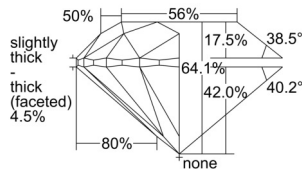

GIA®

FACSIMILE

GIA REPORT 5503928601

Verify this report at GIA.edu

GIA NATURAL DIAMOND DOSSIER®

December 03, 2024
GIA Report Number 5503928601
Shape and Cutting Style ..... Round Brilliant
Measurements ..... 6.03 - 6.06 x 3.88 mm

GRADING RESULTS

Carat Weight ..... 0.90 carat
Color Grade ..... H
Clarity Grade S11
Cut Grade ..... Very Good

ADDITIONAL GRADING INFORMATION

Polish ..... Excellent
Symmetry ..... Excellent
Fluorescence ..... None
Clarity Characteristics ..... Feather, Crystal
Inscription(s): GIA 5503928601

PROPORTIONS

Profile to actual proportions