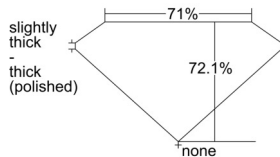

GIA®

FACSIMILE

GIA REPORT 5503930063

Verify this report at GIA.edu

GIA NATURAL DIAMOND DOSSIER®

December 04, 2024
GIA Report Number 5503930063
Shape and Cutting Style ..... Square Modified Brilliant
Measurements ..... 3.68 x 3.66 x 2.64 mm

GRADING RESULTS

Carat Weight ..... 0.30 carat
Color Grade ..... D
Clarity Grade VS2

ADDITIONAL GRADING INFORMATION

Polish ..... Excellent
Symmetry ..... Good
Fluorescence ..... None
Clarity Characteristics ..... Cloud
Inscription(s): GIA 5503930063

PROPORTIONS

Profile not to actual proportions

GRADING SCALES

GIA COLOR SCALE		GIA CLARITY SCALE			
COLORLESS	D	VERY VERY SLIGHTLY INCLUDED	FLAWLESS		
	E		INTERNALLY FLAWLESS		
	F		VVS₁		
	NEAR COLORLESS	G	VERY SLIGHTLY INCLUDED	VVS₂	
		H		VS₁	
		FANT	I	SLIGHTLY INCLUDED	VS₂
			J		SI₁
	LIGHT	K	INCLUDED	SI₂	
		L		I₁	
		M		I₂	
N		NOT GRADED	I₃		
O					
P					
Q					
R					
S					
T					
U					
V					
W					
X					
Y					
Z