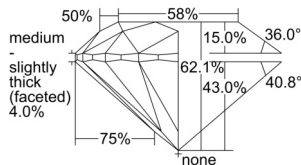

GIA®

FACSIMILE

GIA REPORT 5503948206

Verify this report at GIA.edu

GIA NATURAL DIAMOND DOSSIER®

December 06, 2024
GIA Report Number 5503948206
Shape and Cutting Style ..... Round Brilliant
Measurements ..... 5.05 - 5.08 x 3.15 mm

GRADING RESULTS

Carat Weight ..... 0.50 carat
Color Grade I
Clarity Grade VS2
Cut Grade ..... Excellent

ADDITIONAL GRADING INFORMATION

Polish ..... Excellent
Symmetry ..... Excellent
Fluorescence ..... None
Clarity Characteristics ..... Indented Natural, Crystal
Inscription(s): GIA 5503948206

PROPORTIONS

Profile to actual proportions

GRADING SCALES

GIA COLOR SCALE	GIA CLARITY SCALE	GIA CUT SCALE	
D	FLAWLESS	EXCELLENT	
E	INTERNALLY FLAWLESS		
F		VVS₁	VERY GOOD
G	VVS₂		
H	VS₁	GOOD	
I	VS₂		
J	SI₁	FAIR	
K	SI₂		
L	I₁	POOR	
M	I₂		
N	I₃		
O			
P			
Q			
R			
S			
T			
U			
V			
W			
X			
Y			
Z