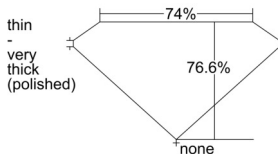

GIA®

FACSIMILE

GIA REPORT 5503953323

Verify this report at GIA.edu

GIA NATURAL DIAMOND DOSSIER®

December 06, 2024
GIA Report Number 5503953323
Shape and Cutting Style ..... Square Modified Brilliant
Measurements ..... 4.66 x 4.43 x 3.39 mm

GRADING RESULTS

Carat Weight ..... 0.60 carat
Color Grade ..... H
Clarity Grade VS1

ADDITIONAL GRADING INFORMATION

Polish ..... Excellent
Symmetry ..... Very Good
Fluorescence ..... None
Clarity Characteristics ..... Cavity, Needle, Pinpoint
Inscription(s): GIA 5503953323

PROPORTIONS

Profile not to actual proportions

GRADING SCALES

GIA COLOR SCALE		GIA CLARITY SCALE			
COLORLESS	D	VERY VERY SLIGHTLY INCLUDED	FLAWLESS		
	E		INTERNALLY FLAWLESS		
	F	VERY SLIGHTLY INCLUDED	VVS₁		
	G		VVS₂		
	H		VS₁		
	NEAR COLORLESS	I	SLIGHTLY INCLUDED	VS₂	
		J		SI₁	
		FAINT	K	INCLUDED	SI₂
			L		I₁
			M		I₂
N			I₃		
VERT LIGHT	O	LIGHT			
	P				
	Q				
	R				
	S				
	T				
LIGHT	U				
	V				
	W				
	X				
Y					
Z