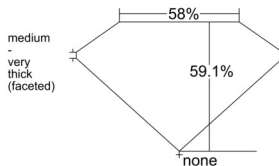

GIA®

FACSIMILE

GIA REPORT 5503970970

Verify this report at GIA.edu

GIA NATURAL DIAMOND DOSSIER®

December 11, 2024
GIA Report Number 5503970970
Shape and Cutting Style ..... Heart Brilliant
Measurements ..... 4.75 x 5.49 x 3.25 mm

GRADING RESULTS

Carat Weight ..... 0.51 carat
Color Grade ..... E
Clarity Grade VS2

ADDITIONAL GRADING INFORMATION

Polish ..... Excellent
Symmetry ..... Very Good
Fluorescence ..... None
Clarity Characteristics ..... Feather
Inscription(s): GIA 5503970970

PROPORTIONS

Profile not to actual proportions

GRADING SCALES

GIA COLOR SCALE		GIA CLARITY SCALE	
COLORLESS	D	VERY VERY SLIGHTLY INCLUDED	FLAWLESS
	E		INTERNALLY FLAWLESS
	F		VVS₁
	G		VVS₂
	H		VS₁
	I		VS₂
	J		SI₁
	K		SI₂
	L		I₁
	M		I₂
NEAR COLORLESS	N	SLIGHTLY INCLUDED	I₃
	O		
	P		
	Q		
FAINT	R		
	S		
	T		
	U		
VERT LIGHT	V		
	W		
	X		
	Y		
LIGHT	Z