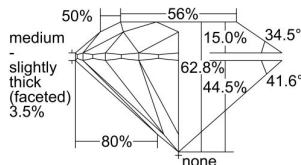

GIA®

FACSIMILE

GIA REPORT 5506011445

Verify this report at GIA.edu

GIA NATURAL DIAMOND DOSSIER®

July 25, 2024
GIA Report Number 5506011445
Shape and Cutting Style ..... Round Brilliant
Measurements ..... 4.70 - 4.74 x 2.96 mm

GRADING RESULTS

Carat Weight ..... 0.40 carat
Color Grade ..... G
Clarity Grade VS1
Cut Grade ..... Excellent

ADDITIONAL GRADING INFORMATION

Polish ..... Excellent
Symmetry ..... Excellent
Fluorescence ..... None
Clarity Characteristics ..... Feather, Pinpoint
Inscription(s): GIA 5506011445

PROPORTIONS

Profile to actual proportions