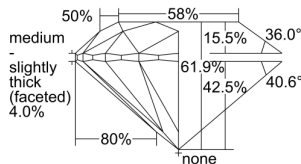

GIA®

FACSIMILE

GIA REPORT 5506018416

Verify this report at GIA.edu

GIA NATURAL DIAMOND DOSSIER®

July 25, 2024
GIA Report Number 5506018416
Shape and Cutting Style ..... Round Brilliant
Measurements ..... 4.70 - 4.72 x 2.92 mm

GRADING RESULTS

Carat Weight ..... 0.40 carat
Color Grade ..... F
Clarity Grade VS1
Cut Grade ..... Excellent

ADDITIONAL GRADING INFORMATION

Polish ..... Excellent
Symmetry ..... Excellent
Fluorescence ..... Faint
Clarity Characteristics ..... Feather, Cloud
Inscription(s): GIA 5506018416

PROPORTIONS

Profile to actual proportions

GRADING SCALES

GIA COLOR SCALE	GIA CLARITY SCALE	GIA CUT SCALE
D	FLAWLESS	EXCELLENT
E	FLAWLESS	
F	INTERNALLY FLAWLESS	VERY GOOD
G	FLAWLESS	
H	VVS₁	GOOD
I	VVS₂	
J	VS₁	FAIR
K	VS₂	
L	SI₁	POOR
M	SI₂	
N	I₁	
O	I₂	
P	I₃	
Q		
R		
S		
T		
U		
V		
W		
X		
Y		
Z