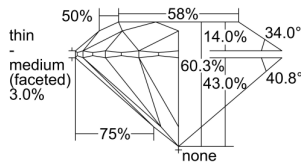

GIA®

FACSIMILE

GIA REPORT 5506030079

Verify this report at GIA.edu

GIA NATURAL DIAMOND DOSSIER®

July 26, 2024
GIA Report Number 5506030079
Shape and Cutting Style ..... Round Brilliant
Measurements ..... 4.87 - 4.89 x 2.94 mm

GRADING RESULTS

Carat Weight ..... 0.42 carat
Color Grade ..... G
Clarity Grade S11
Cut Grade ..... Excellent

ADDITIONAL GRADING INFORMATION

Polish ..... Excellent
Symmetry ..... Excellent
Fluorescence ..... None
Clarity Characteristics..... Crystal, Cloud, Feather
Inscription(s): GIA 5506030079

PROPORTIONS

Profile to actual proportions

GRADING SCALES

GIA COLOR SCALE	GIA CLARITY SCALE	GIA CUT SCALE	
D	FLAWLESS	EXCELLENT	
E	INTERNALLY FLAWLESS		
F		VVS₁	VERY GOOD
G	VVS₂		
H	VS₁	GOOD	
I	VS₂		
J	S1₁	FAIR	
K	S1₂		
L	I₁	POOR	
M	I₂		
N	I₃		
O			
P			
Q			
R			
S			
T			
U			
V			
W			
X			
Y			
Z