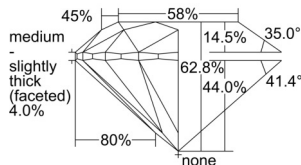

GIA®

FACSIMILE

GIA REPORT

5506038691

Verify this report at GIA.edu

GIA NATURAL DIAMOND DOSSIER®

August 13, 2024

GIA Report Number 5506038691

Shape and Cutting Style ..... Round Brilliant

Measurements ..... 4.31 - 4.34 x 2.72 mm

GRADING RESULTS

Carat Weight ..... 0.31 carat

Color Grade I

Clarity Grade VS1

Cut Grade ..... Excellent

ADDITIONAL GRADING INFORMATION

Polish ..... Excellent

Symmetry ..... Excellent

Fluorescence ..... None

Clarity Characteristics..... Crystal, Pinpoint, Cloud

Inscription(s): GIA 5506038691

PROPORTIONS

Profile to actual proportions

GRADING SCALES

GIA
COLOR
SCALE

COLOURESS	D
	E
	F
	G
	H
	I
	J
NEAR COLOURESS	K
	L
FAIN	M
	N
	O
	P
VERY LIGHT	Q
	R
	S
	T
	U
	V
	W
	X
	Y
LIGHT	Z

GIA
CLARITY
SCALE

	FLAWLESS
	INTERNALLY FLAWLESS
VERY VERY SLIGHTLY INCLUDED	VVS₁
	VVS₂
VERY SLIGHTLY INCLUDED	VS₁
	VS₂
SLIGHTLY INCLUDED	SI₁
	SI₂
	I₁
	I₂
INCLUDED	I₃

GIA
CUT
SCALE

	EXCELLENT
	VERY GOOD
	GOOD
	FAIR
	POOR