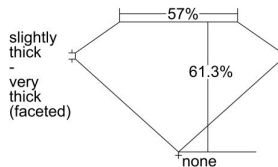

GIA®

FACSIMILE

GIA REPORT 5506039567

Verify this report at GIA.edu

GIA NATURAL DIAMOND DOSSIER®

July 29, 2024
GIA Report Number 5506039567
Shape and Cutting Style ..... Heart Brilliant
Measurements ..... 5.60 x 6.62 x 4.05 mm

GRADING RESULTS

Carat Weight ..... 0.92 carat
Color Grade ..... F
Clarity Grade VVS1

ADDITIONAL GRADING INFORMATION

Polish ..... Excellent
Symmetry ..... Excellent
Fluorescence ..... None
Clarity Characteristics..... Cloud, Feather
Inscription(s): GIA 5506039567

PROPORTIONS

Profile not to actual proportions

GRADING SCALES

GIA COLOR SCALE		GIA CLARITY SCALE	
COLORLESS	D	VERY VERY SLIGHTLY INCLUDED	FLAWLESS
	E		INTERNALLY FLAWLESS
	F		VVS₁
	G		VVS₂
	H		VS₁
	I		VS₂
	J		SI₁
	K		SI₂
	L		I₁
	M		I₂
NEAR COLORLESS	N	SLIGHTLY INCLUDED	I₃
	O		
	P		
	Q		
FAINT	R		
	S		
	T		
	U		
VERT LIGHT	V		
	W		
	X		
	Y		
LIGHT	Z