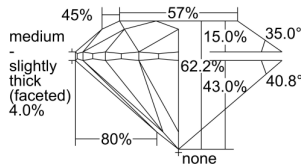

GIA®

FACSIMILE

GIA REPORT 5506043222

Verify this report at GIA.edu

GIA NATURAL DIAMOND DOSSIER®

July 30, 2024
GIA Report Number 5506043222
Shape and Cutting Style ..... Round Brilliant
Measurements ..... 5.39 - 5.42 x 3.36 mm

GRADING RESULTS

Carat Weight ..... 0.61 carat
Color Grade ..... H
Clarity Grade VVS2
Cut Grade ..... Excellent

ADDITIONAL GRADING INFORMATION

Polish ..... Excellent
Symmetry ..... Excellent
Fluorescence ..... None
Clarity Characteristics ..... Pinpoint, Cloud
Inscription(s): GIA 5506043222

PROPORTIONS

Profile to actual proportions

GRADING SCALES

GIA COLOR SCALE	GIA CLARITY SCALE	GIA CUT SCALE	
D	FLAWLESS	EXCELLENT	
E	INTERNALLY FLAWLESS		
F		VVS₁	VERY GOOD
G	VVS₂		
H	VS₁	GOOD	
I	VS₂		
J	SI₁	FAIR	
K	SI₂		
L	I₁	POOR	
M			
N	I₂		
O			
P	I₃		
Q			
R			
S			
T			
U			
V			
W			
X			
Y			
Z