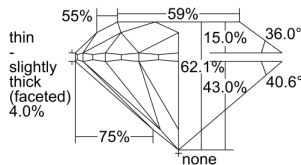

GIA®

FACSIMILE

GIA REPORT 5506045948

Verify this report at GIA.edu

GIA NATURAL DIAMOND DOSSIER®

July 29, 2024
GIA Report Number 5506045948
Shape and Cutting Style ..... Round Brilliant
Measurements ..... 5.88 - 5.90 x 3.66 mm

GRADING RESULTS

Carat Weight ..... 0.80 carat
Color Grade ..... H
Clarity Grade VS2
Cut Grade ..... Excellent

ADDITIONAL GRADING INFORMATION

Polish ..... Excellent
Symmetry ..... Excellent
Fluorescence ..... Medium Blue
Clarity Characteristics.. Indented Natural, Crystal, Cloud, Feather
Inscription(s): GIA 5506045948

PROPORTIONS

Profile to actual proportions