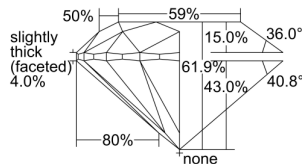

GIA®

FACSIMILE

GIA REPORT 5506052362

Verify this report at GIA.edu

GIA NATURAL DIAMOND DOSSIER®

July 30, 2024
GIA Report Number 5506052362
Shape and Cutting Style ..... Round Brilliant
Measurements ..... 5.04 - 5.06 x 3.12 mm

GRADING RESULTS

Carat Weight ..... 0.50 carat
Color Grade ..... E
Clarity Grade S11
Cut Grade ..... Excellent

ADDITIONAL GRADING INFORMATION

Polish ..... Excellent
Symmetry ..... Excellent
Fluorescence ..... None
Clarity Characteristics ..... Cloud
Inscription(s): GIA 5506052362

PROPORTIONS

Profile to actual proportions