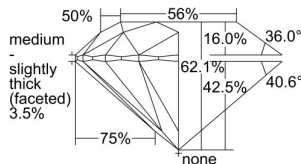

GIA®

FACSIMILE

GIA REPORT 5506053034

Verify this report at GIA.edu

GIA NATURAL DIAMOND DOSSIER®

July 30, 2024
GIA Report Number 5506053034
Shape and Cutting Style ..... Round Brilliant
Measurements ..... 5.38 - 5.41 x 3.35 mm

GRADING RESULTS

Carat Weight ..... 0.60 carat
Color Grade ..... G
Clarity Grade S11
Cut Grade ..... Excellent

ADDITIONAL GRADING INFORMATION

Polish ..... Excellent
Symmetry ..... Excellent
Fluorescence ..... None
Clarity Characteristics ..... Crystal
Inscription(s): GIA 5506053034

PROPORTIONS

Profile to actual proportions

GRADING SCALES

GIA COLOR SCALE	GIA CLARITY SCALE	GIA CUT SCALE	
D	FLAWLESS	EXCELLENT	
E	INTERNALLY FLAWLESS		
F		VVS₁	VERY GOOD
G	VVS₂		
H	VS₁	GOOD	
I	VS₂		
J	S1₁	FAIR	
K	S1₂		
L	I₁	POOR	
M	I₂		
N	I₃		
O			
P			
Q			
R			
S			
T			
U			
V			
W			
X			
Y			
Z