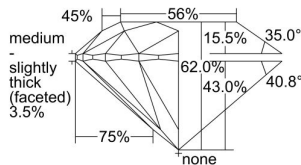

GIA®

FACSIMILE

GIA REPORT 5506054305

Verify this report at GIA.edu

GIA NATURAL DIAMOND DOSSIER®

July 30, 2024
GIA Report Number 5506054305
Shape and Cutting Style ..... Round Brilliant
Measurements ..... 4.70 - 4.73 x 2.93 mm

GRADING RESULTS

Carat Weight ..... 0.40 carat
Color Grade ..... D
Clarity Grade VS1
Cut Grade ..... Excellent

ADDITIONAL GRADING INFORMATION

Polish ..... Excellent
Symmetry ..... Excellent
Fluorescence ..... None
Clarity Characteristics..... Crystal, Feather, Needle, Pinpoint
Inscription(s): GIA 5506054305

PROPORTIONS

Profile to actual proportions