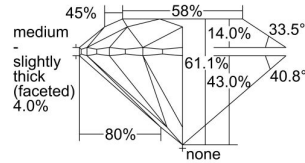

GIA®

FACSIMILE

GIA REPORT 5506061459

Verify this report at GIA.edu

GIA NATURAL DIAMOND DOSSIER®

July 30, 2024
GIA Report Number 5506061459
Shape and Cutting Style ..... Round Brilliant
Measurements ..... 5.37 - 5.40 x 3.29 mm

GRADING RESULTS

Carat Weight ..... 0.58 carat
Color Grade I
Clarity Grade S11
Cut Grade ..... Excellent

ADDITIONAL GRADING INFORMATION

Polish ..... Excellent
Symmetry ..... Excellent
Fluorescence ..... Faint
Clarity Characteristics ..... Cloud, Crystal
Inscription(s): GIA 5506061459

PROPORTIONS

Profile to actual proportions

GRADING SCALES

GIA COLOR SCALE

COLORED	D
	E
	F
	G
	H
	I
	J
	K
	L
NEAR COLORLESS	M
	N
	O
	P
	Q
	R
	S
	T
	U
	V
	W
	X
	Y
	Z

GIA CLARITY SCALE

FLAWLESS	INTERNAL FLAWLESS	
		FLAWLESS
VERY VERY SLIGHTLY INCLUDED	VVS₁	
	VVS₂	
VERY SLIGHTLY INCLUDED	VS₁	
	VS₂	
SLIGHTLY INCLUDED	SI₁	
	SI₂	
INCLUDED	I₁	
	I₂	
	I₃	

GIA CUT SCALE

EXCELLENT
VERY GOOD
GOOD
FAIR
POOR