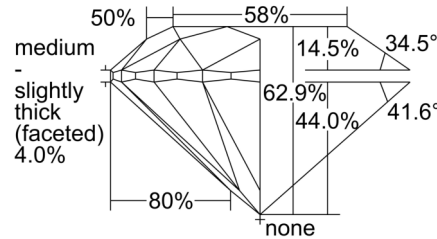

GIA NATURAL DIAMOND GRADING REPORT

August 01, 2024
GIA Report Number 5506069203
Shape and Cutting Style Round Brilliant
Measurements 6.82 - 6.86 x 4.30 mm

GRADING RESULTS

Carat Weight 1.24 carat
Color Grade H
Clarity Grade VS1
Cut Grade Excellent

ADDITIONAL GRADING INFORMATION

Polish Excellent
Symmetry Excellent
Fluorescence Faint
Inscription(s): GIA 5506069203

PROPORTIONS

Profile to actual proportions

CLARITY CHARACTERISTICS

KEY TO SYMBOLS*

- Feather
- Cloud
- Pinpoint
- Natural

* Red symbols denote internal characteristics (inclusions). Green or black symbols denote external characteristics (blemishes). Diagram is an approximate representation of the diamond, and symbols shown indicate type, position, and approximate size of clarity characteristics. All clarity characteristics may not be shown. Details of finish are not shown.