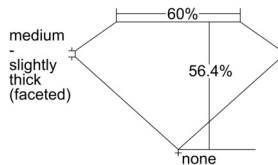

GIA®

FACSIMILE

GIA REPORT 5506069731

Verify this report at GIA.edu

GIA NATURAL DIAMOND DOSSIER®

July 31, 2024
GIA Report Number 5506069731
Shape and Cutting Style ..... Heart Brilliant
Measurements ..... 4.62 x 5.37 x 3.03 mm

GRADING RESULTS

Carat Weight ..... 0.43 carat
Color Grade ..... D
Clarity Grade VVS1

ADDITIONAL GRADING INFORMATION

Polish ..... Excellent
Symmetry ..... Excellent
Fluorescence ..... None
Clarity Characteristics ..... Pinpoint
Inscription(s): GIA 5506069731

PROPORTIONS

Profile not to actual proportions

GRADING SCALES

GIA COLOR SCALE		GIA CLARITY SCALE			
COLORLESS	D	VERY VERY SLIGHTLY INCLUDED	FLAWLESS		
	E		INTERNALLY FLAWLESS		
	F		VVS₁		
	G		VVS₂		
	NEAR COLORLESS	H	VERY SLIGHTLY INCLUDED	VS₁	
		I		VS₂	
		FAINT	J	SLIGHTLY INCLUDED	SI₁
			K		SI₂
	L		I₁		
	VERT LIGHT		M	INCLUDED	I₂
N			I₃		
O					
P					
LIGHT	Q				
	R				
	S				
	T				
	U				
	Z