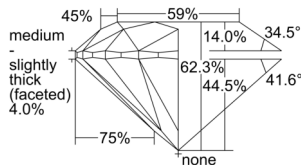

GIA®

FACSIMILE

GIA REPORT 5506070788

Verify this report at GIA.edu

GIA NATURAL DIAMOND DOSSIER®

August 01, 2024
GIA Report Number 5506070788
Shape and Cutting Style ..... Round Brilliant
Measurements ..... 5.06 - 5.09 x 3.16 mm

GRADING RESULTS

Carat Weight ..... 0.50 carat
Color Grade ..... F
Clarity Grade S11
Cut Grade ..... Excellent

ADDITIONAL GRADING INFORMATION

Polish ..... Excellent
Symmetry ..... Excellent
Fluorescence ..... None
Clarity Characteristics ..... Cloud, Feather
Inscription(s): GIA 5506070788

PROPORTIONS

Profile to actual proportions

GRADING SCALES

GIA COLOR SCALE	GIA CLARITY SCALE	GIA CUT SCALE	
D	FLAWLESS	EXCELLENT	
E	INTERNALLY FLAWLESS		
F		VVS₁	VERY GOOD
G	VVS₂		
H	VS₁	GOOD	
I	VS₂		
J	S1₁	FAIR	
K	S1₂		
L	I₁	POOR	
M	I₂		
N	I₃		
O			
P			
Q			
R			
S			
T			
U			
V			
W			
X			
Y			
Z