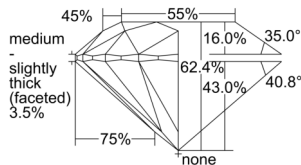

GIA®

FACSIMILE

GIA REPORT 5506075482

Verify this report at GIA.edu

GIA NATURAL DIAMOND DOSSIER®

August 01, 2024
GIA Report Number 5506075482
Shape and Cutting Style ..... Round Brilliant
Measurements ..... 5.23 - 5.26 x 3.27 mm

GRADING RESULTS

Carat Weight ..... 0.55 carat
Color Grade ..... H
Clarity Grade VS2
Cut Grade ..... Excellent

ADDITIONAL GRADING INFORMATION

Polish ..... Excellent
Symmetry ..... Excellent
Fluorescence ..... None
Clarity Characteristics..... Cloud, Crystal, Feather
Inscription(s): GIA 5506075482

PROPORTIONS

Profile to actual proportions

GRADING SCALES

GIA COLOR SCALE	GIA CLARITY SCALE	GIA CUT SCALE	
D	FLAWLESS	EXCELLENT	
E	INTERNALLY FLAWLESS		
F		VVS₁	VERY GOOD
G	VVS₂		
H	VS₁	GOOD	
I	VS₂		
J	SI₁	FAIR	
K	SI₂		
L	I₁	POOR	
M	I₂		
N	I₃		
O			
P			
Q			
R			
S			
T			
U			
V			
W			
X			
Y			
Z