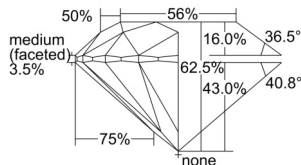

GIA®

FACSIMILE

GIA REPORT 5506082404

Verify this report at GIA.edu

GIA NATURAL DIAMOND DOSSIER®

August 02, 2024
GIA Report Number 5506082404
Shape and Cutting Style ..... Round Brilliant
Measurements ..... 4.81 - 4.84 x 3.01 mm

GRADING RESULTS

Carat Weight ..... 0.43 carat
Color Grade ..... J
Clarity Grade VVS2
Cut Grade ..... Excellent

ADDITIONAL GRADING INFORMATION

Polish ..... Excellent
Symmetry ..... Excellent
Fluorescence ..... Faint
Clarity Characteristics ..... Pinpoint, Cloud
Inscription(s): GIA 5506082404

PROPORTIONS

Profile to actual proportions

GRADING SCALES

GIA COLOR SCALE	GIA CLARITY SCALE	GIA CUT SCALE	
D	FLAWLESS	EXCELLENT	
E	INTERNALLY FLAWLESS		
F		VVS₁	VERY GOOD
G	VVS₂		
H	VS₁	GOOD	
I	VS₂		
J	SI₁	FAIR	
K	SI₂		
L	I₁	POOR	
M	I₂		
N	I₃		
O			
P			
Q			
R			
S			
T			
U			
V			
W			
X			
Y			
Z