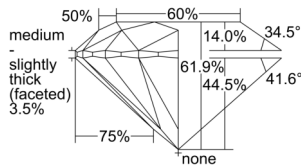

GIA®

FACSIMILE

GIA REPORT 5506091461

Verify this report at GIA.edu

GIA NATURAL DIAMOND DOSSIER®

August 02, 2024
GIA Report Number 5506091461
Shape and Cutting Style ..... Round Brilliant
Measurements ..... 6.29 - 6.33 x 3.90 mm

GRADING RESULTS

Carat Weight ..... 0.95 carat
Color Grade ..... E
Clarity Grade S11
Cut Grade ..... Excellent

ADDITIONAL GRADING INFORMATION

Polish ..... Excellent
Symmetry ..... Excellent
Fluorescence ..... None
Clarity Characteristics ..... Cloud
Inscription(s): GIA 5506091461

PROPORTIONS

Profile to actual proportions

GRADING SCALES

GIA COLOR SCALE	GIA CLARITY SCALE	GIA CUT SCALE	
D	FLAWLESS	EXCELLENT	
E	INTERNALLY FLAWLESS		
F		VVS₁	VERY GOOD
G	VVS₂		
H	VS₁	GOOD	
I	VS₂		
J	S1₁	FAIR	
K	S1₂		
L	I₁	POOR	
M	I₂		
N	I₃		
O			
P			
Q			
R			
S			
T			
U			
V			
W			
X			
Y			
Z